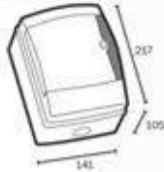

NOVA

Wall mounted enclosures - IP-65 Protection

Art Code MS3904

ENCLOSURE
217 x 141 x 105, 4 elementos puerta opaca
217 x 141 x 105, 4 way unit with opaque cover

Art Code MS3908

ENCLOSURE
217 x 235 x 105, 8 elementos puerta opaca
217 x 235 x 105, 8 way unit with opaque cover

Art Code MS3912

ARMARIO ENCLOSURE
217 x 307 x 105, 12 elementos puerta opaca
217 x 14 x 105, 12 way unit with opaque cover

Wall mounted enclosures - IP-65 Protection

Degree of protection	IP-65
Resistance to impact	IK 08
Test of resistance to glow wire	650°C
Auto-extinguishing degree	HB(UL94)
Dimensional stability	-25°C+85°C
Ball pressure test	70°
Applicable norm	EN 60 439-1-3

Art Code MS3926

ARMARIO ENCLOSURE
409 x 307 x 150, 20 elementos puerta opaca, 2 ran x 13 elementos
409 x 307 x 150, 20 way unit with opaque cover, 2 row x 13 elements

Art Code MS3942

ARMARIO ENCLOSURE
663 x 326 x 150, 42 elementos puerta opaca, 3 ran x 14 elementos
663 x 326 x 150, 42 way unit with opaque cover, 3 row x 14 elements