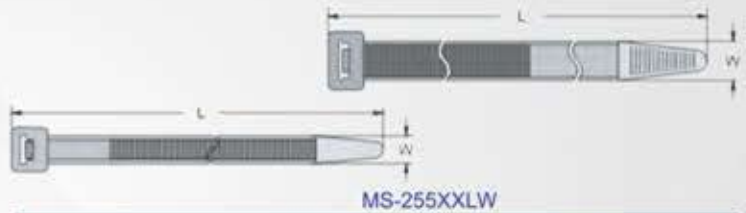

CONNECTA

Extra Heavy Duty Cable Tie

CONNECTA Extra Heavy Duty Cable Tie

MATERIAL: Nylon 66.

Extra heavy duty ties for application where higher tensile strength is needed.

Item No.		L		W	Maximum Bundle Dia.	Min Loop Tensile Strength		Packing
White	Black	mm	IMS			lbs	kgs	
MS-255XXL	MS-255XXLBK	254.0	10"	17.8	42	120	55	100 pcs / Bag
MS-230XL	MS-230XLBK	230.0	9"	12.7	57			
MS-280XL	MS-280XLBK	280.0	11"	12.7	73			
MS-380XL	MS-380XLBK	380.0	18"	12.7	105			
MS-480XL	MS-480XLBK	480.0	18 7/8"	12.7	137	250	114	
MS-550L	MS-550LBK	550.0	21 11/16"	12.7	159			
MS-580XL	MS-580XLBK	580.0	22 7/8"	12.7	169			
MS-730XL	MS-730XLBK	730.0	28 3/4"	12.7	216			
MS-880XL	MS-880XLBK	880.0	34 11/16"	12.7	264			
MS-1030XL	MS-1030XLBK	1,030.0	40 1/2"	12.7	312			

CONNECTA Weather Resistant Extra Heavy Duty Cable Tie

Material: Nylon 66
(WEATHER RESISTANT BLACK).

Carbon added for greater resistance to ultra violet in outdoor usage.

Prolongs useful life of cable tie under sunshine/outdoor application.

Extra heavy duty ties for application where higher tensile strength is needed.

Item No.	L		W	Maximum Bundle Dia.	Min Loop Tensile Strength		Packing
	mm	IMS			lbs	kgs	
MS-255XXLW	254.0	10"	17.8	42	120	55	100 pcs / Bag
MS-230XLW	230.0	9"	12.7	57			
MS-280XLW	280.0	11"	12.7	73			
MS-380XLW	380.0	18"	12.7	105			
MS-480XLW	480.0	18 7/8"	12.7	137	250	114	
MS-550LW	550.0	21 11/16"	12.7	159			
MS-580XLW	580.0	22 7/8"	12.7	169			
MS-730XLW	730.0	28 3/4"	12.7	216			
MS-880XLW	880.0	34 11/16"	12.7	264			
MS-1030XLW	1,030.0	40 1/2"	12.7	312			

CONNECTA

Nylon Cable Gland

Connecta Nylon Cable Gland

Material: UL approved Nylon 66, 94V-2.

Color: Black.

Well designed for insulation, waterproof and impact resistant. Used extensively for protection and fixation of cables in control panel and apparatus. Application: