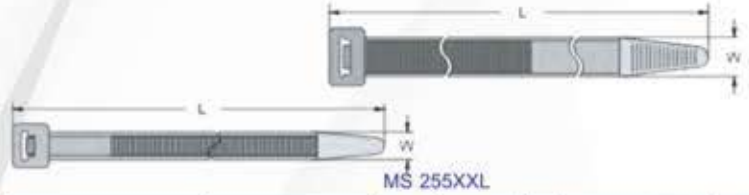

CONNECTA

Extra Heavy Duty Cable Tie

CONNECTA Extra Heavy Duty Cable Tie

MATERIAL: Nylon 66.

Extra heavy duty ties for application where higher tensile strength is needed.

Item No.		L		W	Maximum Bundle Dia.	Min Loop Tensile Strength		Packing
White	Black	mm	IMS			lbs	kgs	
MS-255XXL	MS-255XXLBK	254.0	10"	17.8	42	120	55	100 pcs / Bag
MS-230XL	MS-230XLBK	230.0	9"	12.7	57			
MS-280XL	MS-280XLBK	280.0	11"	12.7	73			
MS-380XL	MS-380XLBK	380.0	18"	12.7	105			
MS-480XL	MS-480XLBK	480.0	18 7/8"	12.7	137	250	114	
MS-550L	MS-550LBK	550.0	21 11/16"	12.7	159			
MS-580XL	MS-580XLBK	580.0	22 7/8"	12.7	169			
MS-730XL	MS-730XLBK	730.0	28 3/4"	12.7	216			
MS-880XL	MS-880XLBK	880.0	34 11/16"	12.7	264			
MS-1030XL	MS-1030XLBK	1,030.0	40 1/2"	12.7	312			

CONNECTA Weather Resistant Extra Heavy Duty Cable Tie

Material: Nylon 66
(WEATHER RESISTANT BLACK).

Carbon added for greater resistance to ultra violet in outdoor usage.

Prolongs useful life of cable tie under sunshine/outdoor application.

CONNECTA

Nylon Cable Gland

Connecta Nylon Cable Gland

Material: UL approved Nylon 66, 94V-2.

Color: Black.

Well designed for insulation, waterproof and impact resistant. Used extensively for protection and fixation of cables in control panel and apparatus. Application: