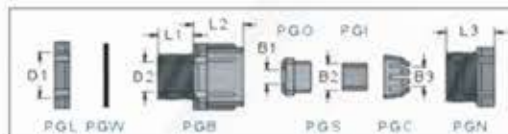

CONNECTA

Nylon Cable Gland

Connecta Nylon Cable Gland

Material: UL approved Nylon 66, 94V-2.

Color: Black.

Well designed for insulation, waterproof and impact resistant. Used extensively for protection and fixation of cables in control panel and apparatus. Application: